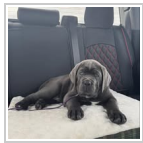

Emily Linton - May 09, 2018 at 09:03 PM

“ Kim Stueck lit a candle in memory of Dorel L.
"Del" Stueck